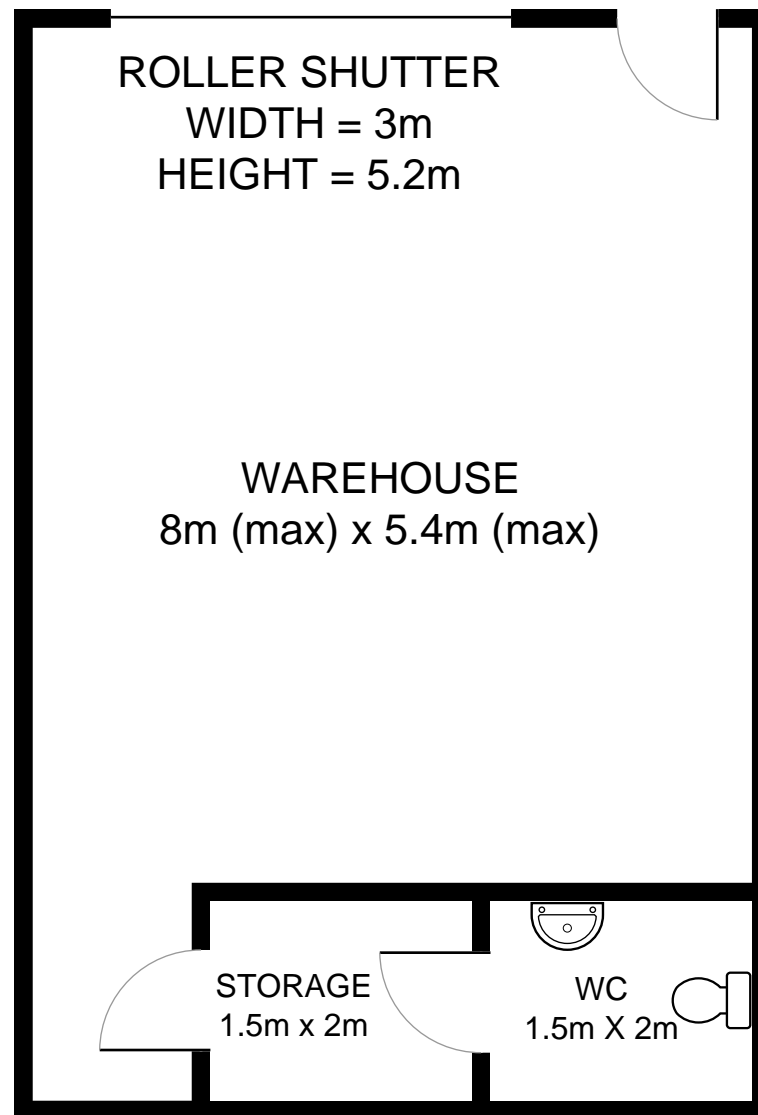

WAREHOUSE SPACE WITH MEZZANINE

(approx 43.2 sq meters, 465 sq ft)

FOR ILLUSTRATION PURPOSES ONLY
NOT TO SCALE